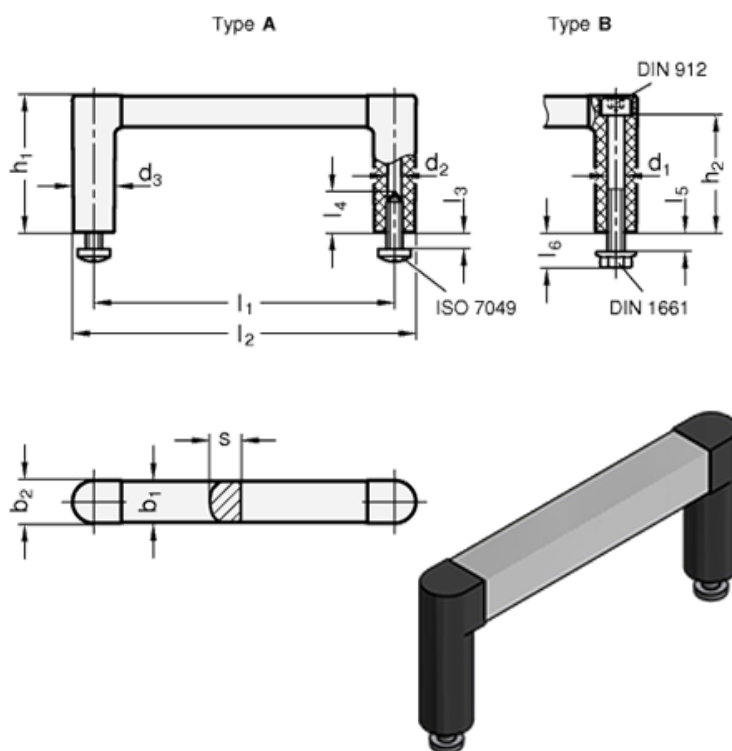

Article number: 2042312100AELG

Description: E+G Handle GN 423-12-100-A-ELG
- ELG natural / grey, matte finish

Measures

b1 = 12	l2	= 112.5
b2 = 12.5	l3 Max.	= 5
d1 = -	l4 Min.	= 14
d2 = 4.3	l5 Max.	= 5
d3 = 12.5	l6	= 10.5
h1 = 40	s	= 9
h2 = 34.5	Weight (g)	= 34
l1 = 100		